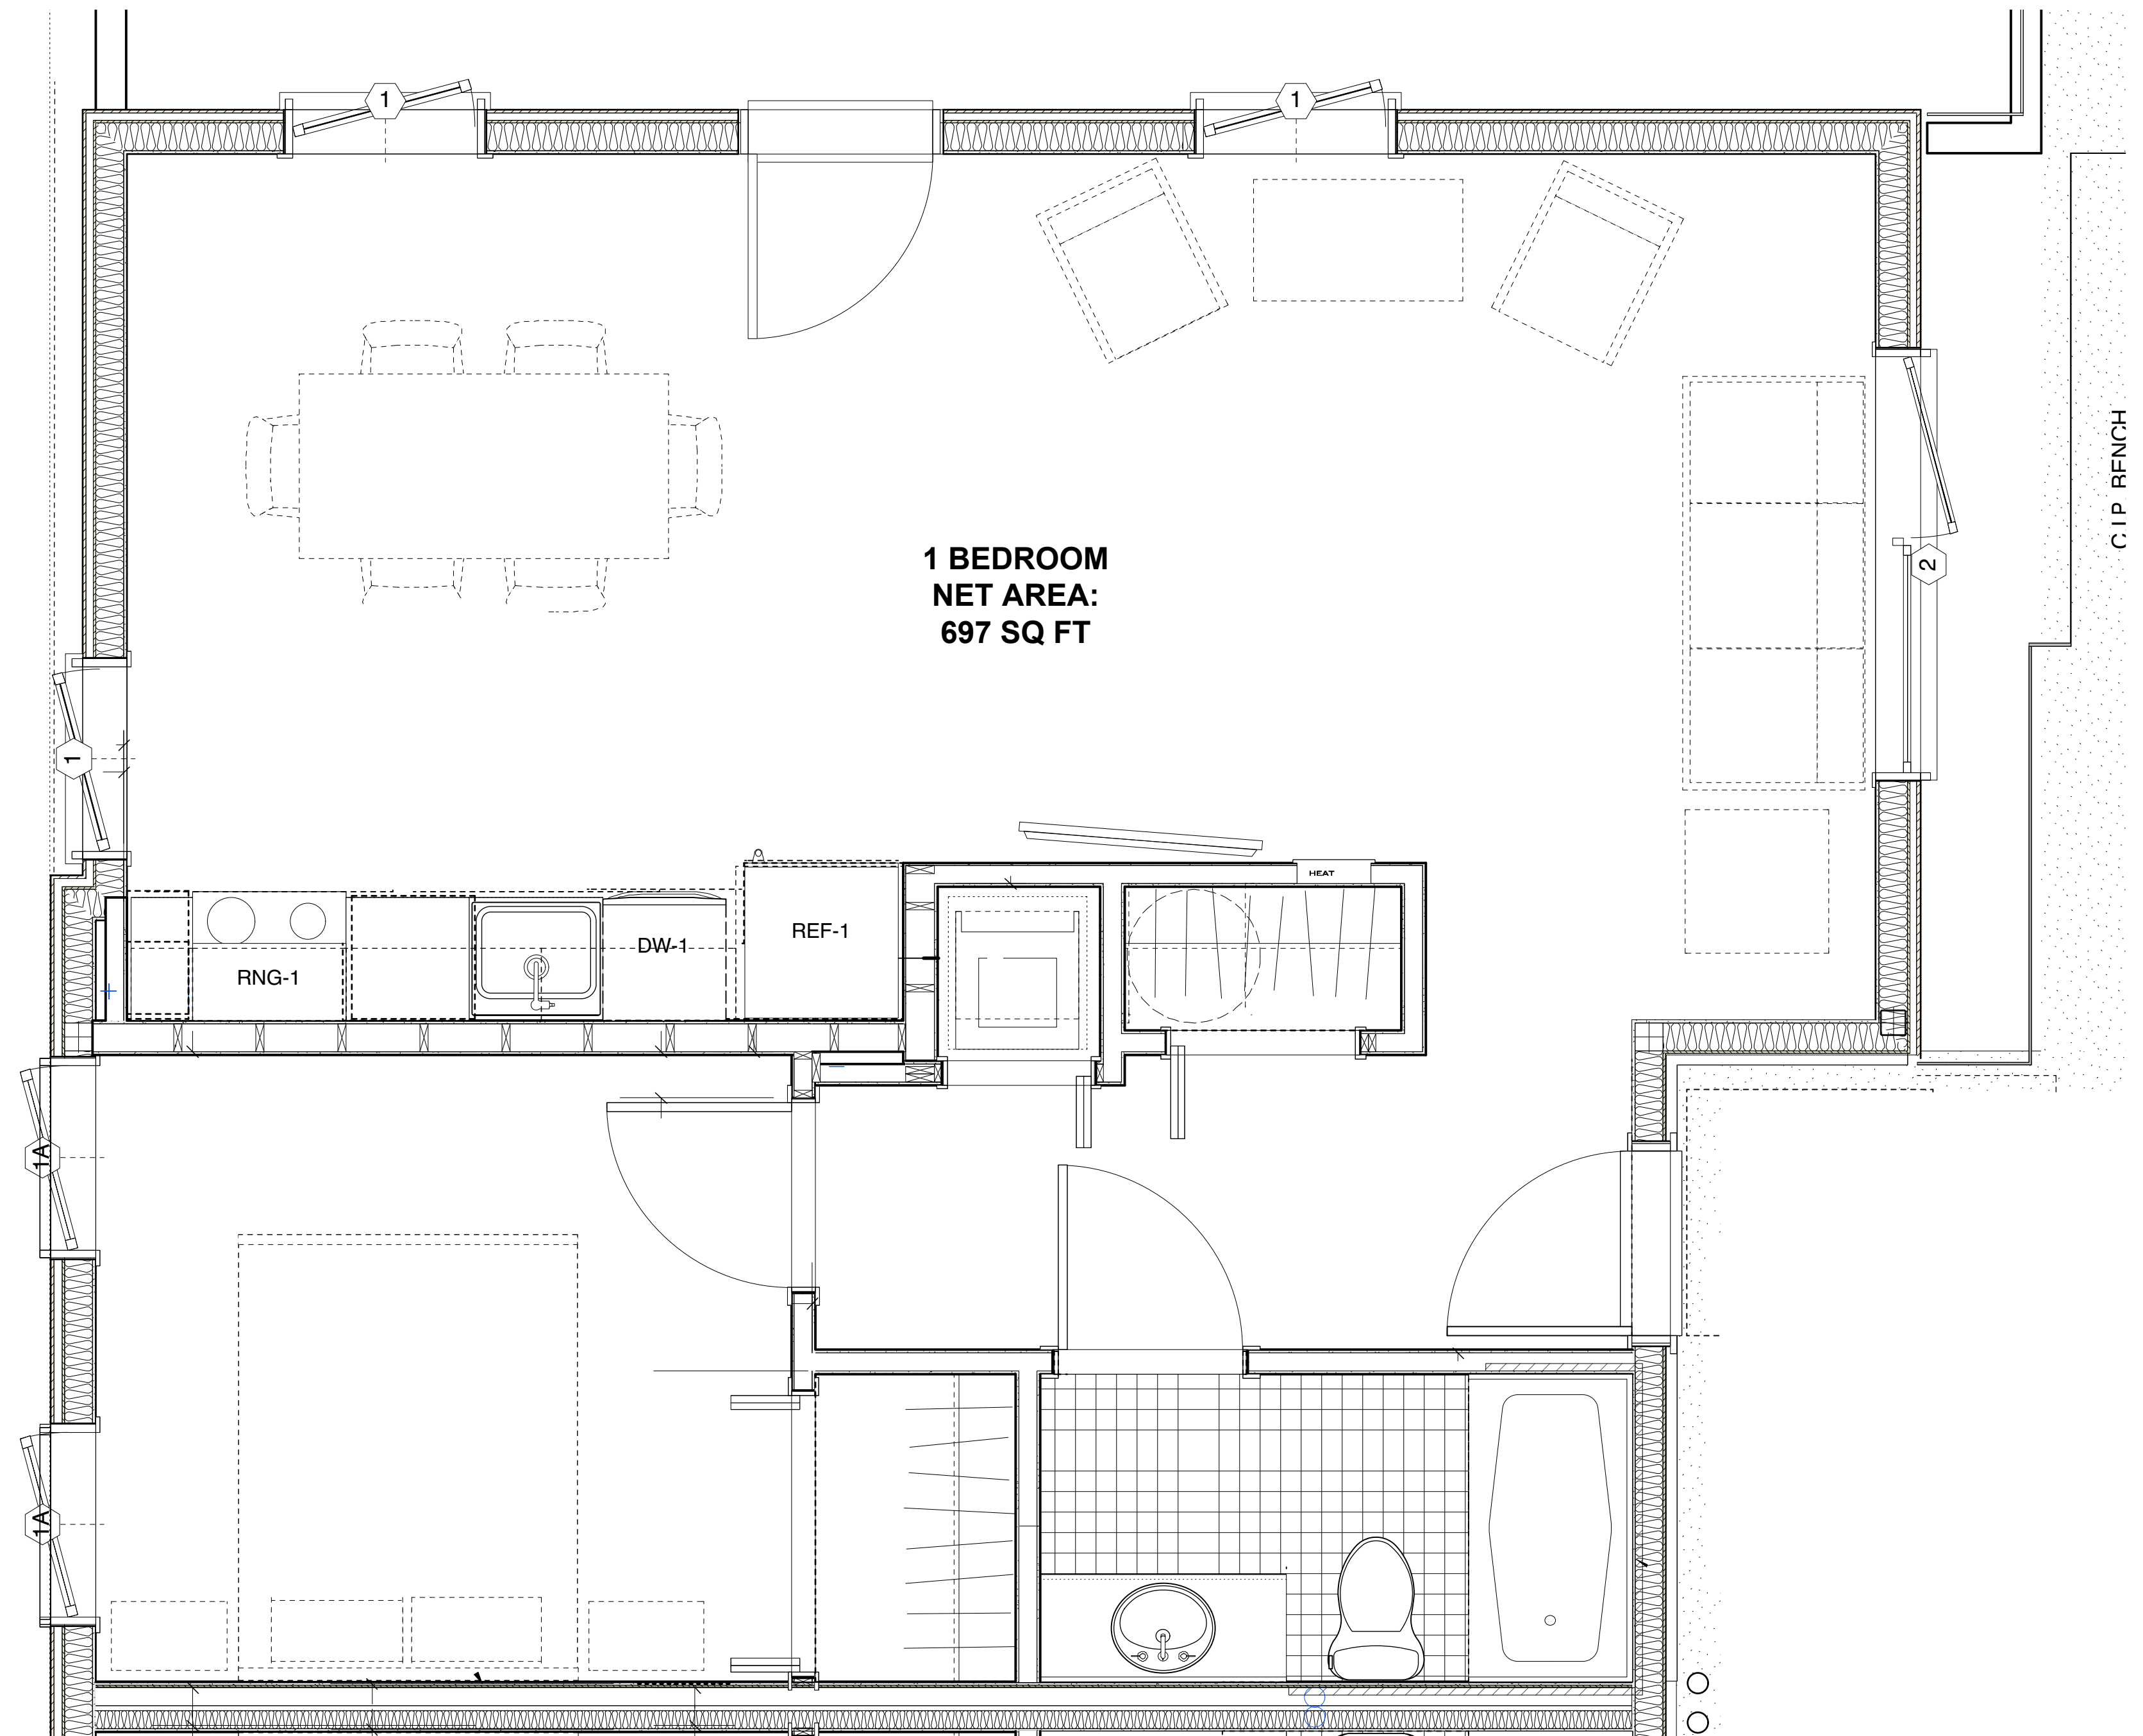

1 BEDROOM
NET AREA:
715 SQ FT

1 UNIT TYPE A1 - 1 BEDROOM, UNITS 100,102, 200,202
A7.10 SCALE: 1/2" = 1'-0"

FRANKLIN APARTMENTS
5134 SE DIVISION STREET, PORTLAND OREGON 97215
UNIT PLAN DETAILS - A1

SCALE 1/2" = 1'-0"
DATE 12.15.2015
DRAWN

NORTH

1 BEDROOM
NET AREA:
697 SQ FT

FRANKLIN APARTMENTS
5134 SE DIVISION STREET, PORTLAND OREGON 97215

UNIT PLAN DETAILS

SCALE 1/2" = 1'-0"
DATE 12.15.2015
DRAWN

NORTH

1
A7.20 UNIT TYPE A2 - 1 BEDROOM, UNITS 103, 104, 203, 204, 303, 304
SCALE: 1/2" = 1'-0"